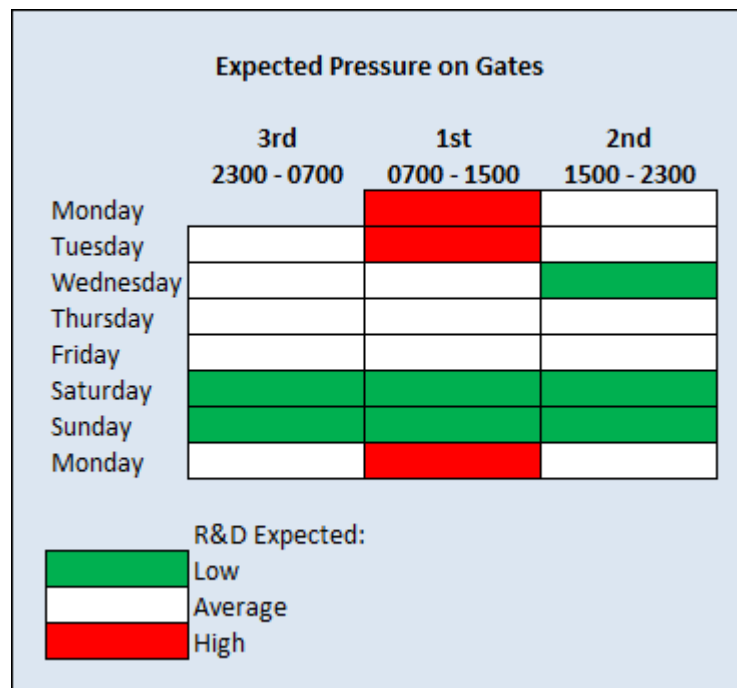

WEEKLY UPDATE FROM CONTAINER TERMINAL

Monday 09 April 2018

UPCOMING WEEK

Estimated Vessel Schedule

Vessel	Voyage	Service	From	To	Exchange	Est. Start	Est. Finish
Cap Cleveland	CCL020A	NA	AKL	NPE	753	Mon AM	Tues PM
Hope Island	HOL015A	MSC	POE	NSN	400	Tues PM	Tues EVE
Kokopo Chief	KKO008A	TRT			OMIT	N/A	N/A
Searuby	SB3020A	Tasman Star	TRG	POE	316	Wed PM	Wed EVE
ANL Walwa	AWL000A	NZS	AKL	WLG	900	Wed EVE	Thurs PM
ANL Tongala	AOG000A	ANZEX	POE	NPE	400	Thurs PM	Thurs EVE
Laust Maersk	LAS050A	NZ1	TRG	POE	1150	Fri EVE	Sat PM
Spirit Of Canterbury	SFT160A	CSTL	AKL	NSN	800	Sat EVE	Sun PM
Northern Diplomat	NTE014A	MSC	POE	NSN	OMIT	N/A	N/A
ANL Elaroo	WEG018A	TTAS	AKL	NSN	350	Sun EVE	Mon PM
JPO Tucana	JPT046A	NA	AKL	NPE	1100	Mon AM	Tues AM