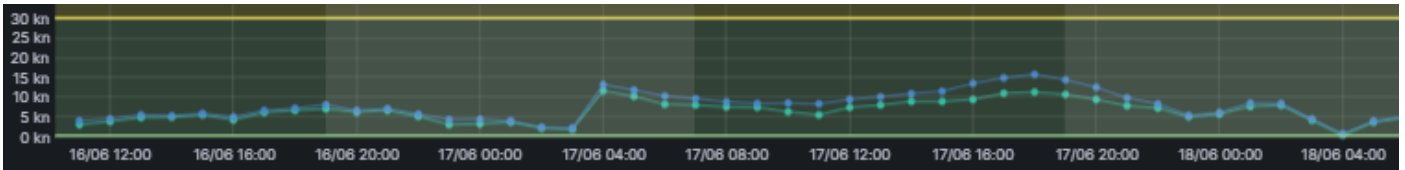

Customer Notice – LPC Container Operations Update

Monday 16th June 2025

OVERALL STATUS – LCT

PORT OPERATIONS

- All areas of LCT are currently working well.

VESSEL SCHEDULE + CARGO ACCEPTANCE

- Click [here](#) for the current vessel schedule.
- Click [here](#) for the most up to date cargo acceptance report which is updated at 0930, 1330 and 1830hrs daily.

CURRENT WEATHER

- There are no high winds currently expected throughout this week.