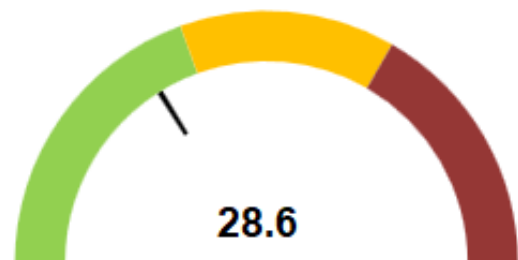

Average Truck turn time (mins)
East Gate