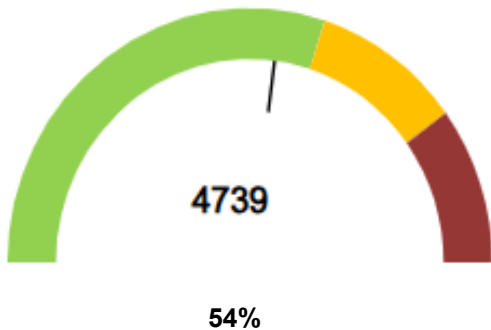

#### VESSEL SCHEDULE + CARGO ACCEPTANCE

- Click [here](#) for the current vessel schedule.
- Click [here](#) for the most up to date cargo acceptance report which is updated at 0930, 1330 and 1830hrs daily.

### YARD CAPACITY + DWELL TIME

Main Yard Volume (TEU)

Reefers in Yard