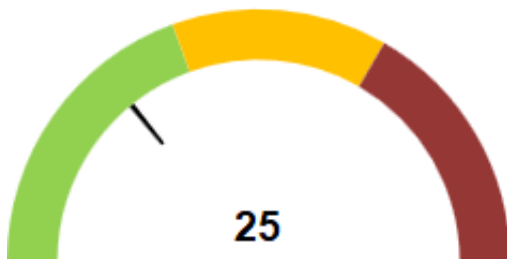

Average Truck turn time (mins)
Main Gate