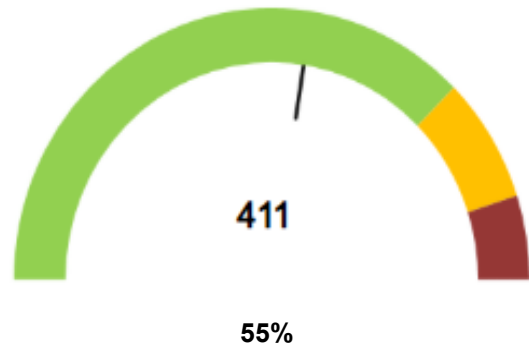

#### VESSEL SCHEDULE + CARGO ACCEPTANCE

- Click [here](#) for the current vessel schedule.
- Click [here](#) for the most up to date cargo acceptance report which is updated at 0930, 1330 and 1830hrs daily.

### CURRENT WEATHER

- There are no high winds currently expected throughout this week.

### YARD CAPACITY + DWELL TIME

Main Yard Volume (TEU)

Reefers in Yard