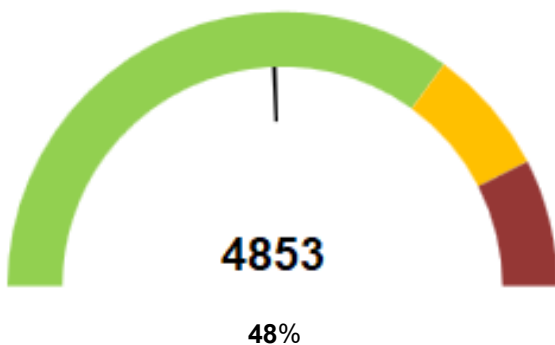

Customer Notice – LPC Container Operations Update

Monday 16th June 2025

OVERALL STATUS – INLAND PORTS

CITY DEPOT

- Transporters - Please continue to check the VBS notification page for low stock before sending trucks for collection.

MIDLAND PORT

- There are currently both drop off and pick up bookings available throughout the remainder of today.

CURRENT WEATHER

CITY DEPOT

- *There are no high winds currently expected throughout this week.*

MIDLAND PORT

- *There are no high winds currently expected throughout this week.*

YARD CAPACITY

City Depot Yard Utilisation (TEU)

Midland Depot Yard Utilisation (TEU)

Please visit our website or contact our Inland Ports customer service team for real-time updates and further information.

- CityDepot – citydepotteam@lpc.co.nz or 03 328 7987
- Midland Ops – midlandops@lpc.co.nz or 03 328 7850