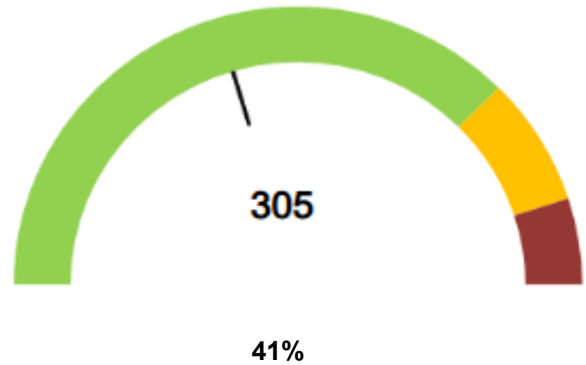

#### VESSEL SCHEDULE + CARGO ACCEPTANCE

- Click [here](#) for the current vessel schedule.
- Click [here](#) for the most up to date cargo acceptance report which is updated at 0930, 1330 and 1830hrs daily.

### CURRENT WEATHER

- High winds are expected from 0100hrs on Wednesday 16<sup>th</sup> July. will advise of closures via VBS.

### YARD CAPACITY + DWELL TIME

Main Yard Volume (TEU)

Reefers in Yard