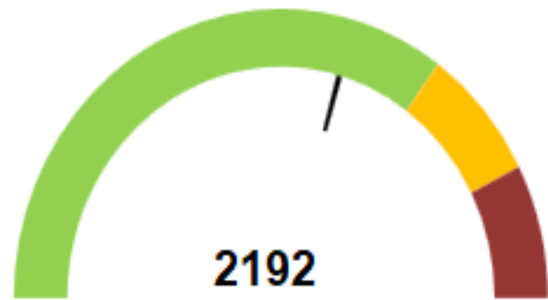

Midland Depot Yard Utilisation (TEU)

54%

Please visit our website or contact our Inland Ports customer service team for real-time updates and further information.

- CityDepot – citydepotteam@lpc.co.nz or 03 328 7987
- Midland Ops – midlandops@lpc.co.nz or 03 328 7850