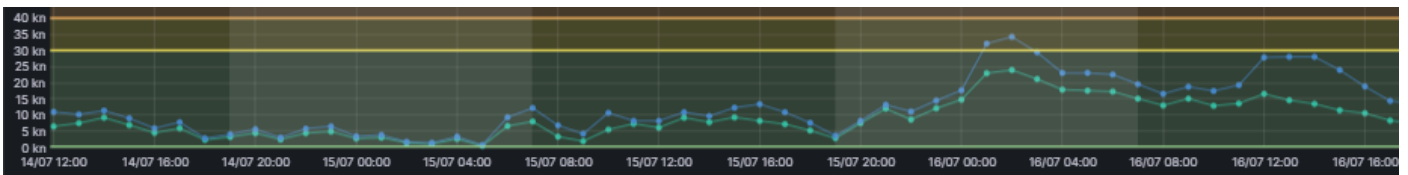

Customer Notice – LPC Container Operations Update

Monday 14th July 2025

OVERALL STATUS – LCT

PORT OPERATIONS

- All areas of LCT are currently working well.
- High winds expected on Wednesday 16th July from 0100hrs.
- The weekly operation updates are now available on the LPC Website. Click [here](#) for the Container operation updates.

VESSEL SCHEDULE + CARGO ACCEPTANCE

- Click [here](#) for the current vessel schedule.
- Click [here](#) for the most up to date cargo acceptance report which is updated at 0930, 1330 and 1830hrs daily.

CURRENT WEATHER

- High winds are expected from 0100hrs on Wednesday 16th July. will advise of closures via VBS.

YARD CAPACITY + DWELL TIME