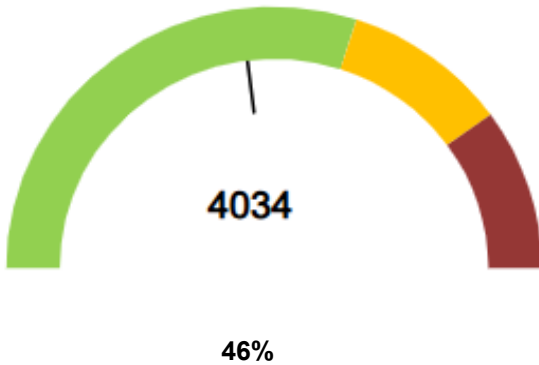

#### VESSEL SCHEDULE + CARGO ACCEPTANCE

- Click [here](#) for the current vessel schedule.
- Click [here](#) for the most up to date cargo acceptance report which is updated at 0930, 1330 and 1830hrs daily.

### YARD CAPACITY + DWELL TIME

Main Yard Volume (TEU)

Reefers in Yard