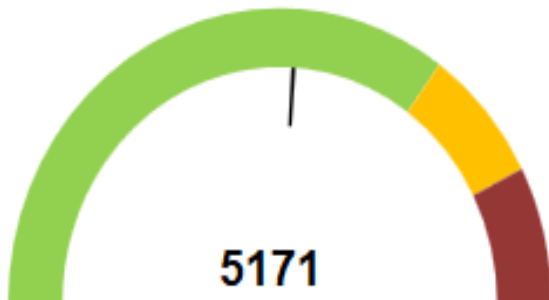

YARD CAPACITY

City Depot Yard Utilisation (TEU)

51%