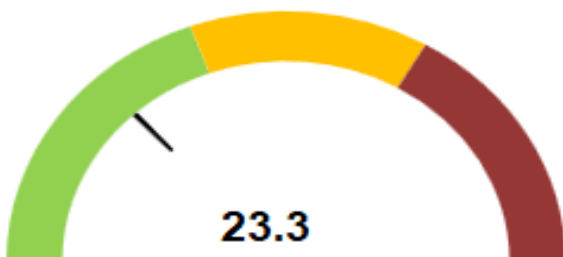

Average Truck turn time (mins)
Main Gate