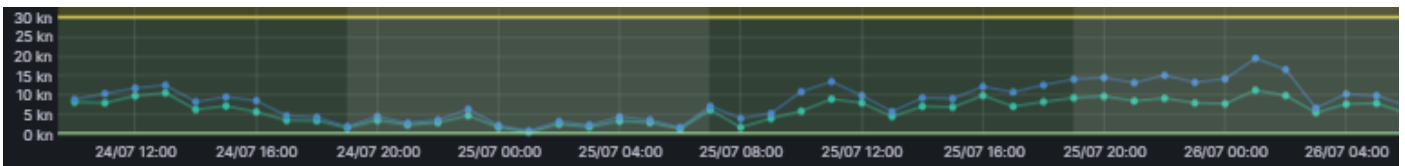

Customer Notice – LPC Container Operations Update

Thursday 24th July 2025

OVERALL STATUS – LCT

PORT OPERATIONS

- All areas of LCT are currently working well.
- LCT R&D will be closed from 1230hrs-1730hrs on Saturday 26th July 2025.
- The weekly operation updates are now available on the LPC Website. Click [here](#) for the Container operation updates.

VESSEL SCHEDULE + CARGO ACCEPTANCE

- Click [here](#) for the current vessel schedule.
- Click [here](#) for the most up to date cargo acceptance report which is updated at 0930, 1330 and 1830hrs daily.

CURRENT WEATHER

- *There are no high winds currently expected throughout this week.*