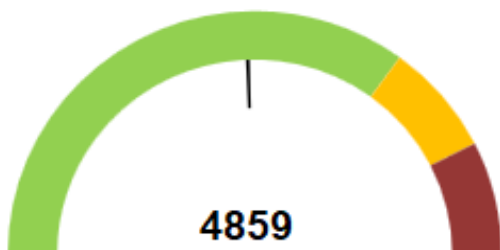

CURRENT WEATHER

CITY DEPOT

- *There are no high winds currently expected throughout this week.*

MIDLAND PORT

- *There are no high winds currently expected throughout this week.*

YARD CAPACITY

City Depot Yard Utilisation (TEU)