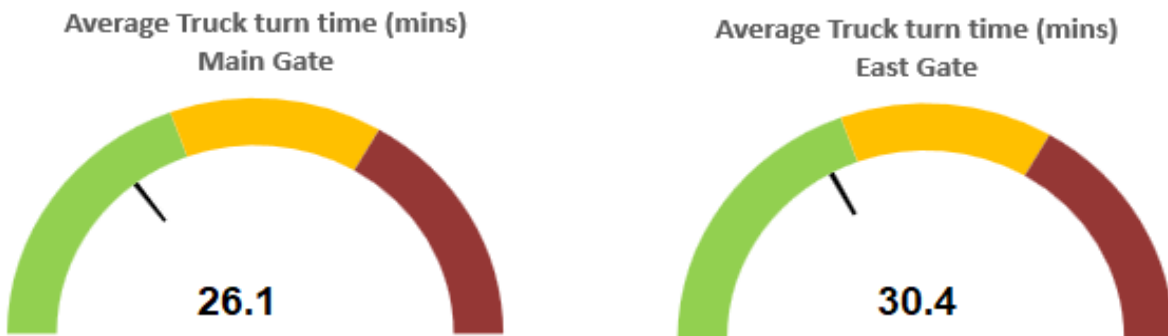

VESSEL SCHEDULE + CARGO ACCEPTANCE

- Click [here](#) for the current vessel schedule.
- Click [here](#) for the most up to date cargo acceptance report which is updated at 0930, 1330 and 1830hrs daily.

CURRENT WEATHER

- *There are no high winds currently expected throughout this week.*

YARD CAPACITY + DWELL TIME

TRUCK TURN TIMES

Please visit our website or contact our customer service team for real-time updates and further information.

- Transporters - Please continue to check the VBS notification page for low stock before sending trucks for collection.

MIDLAND PORT

- There are currently both drop off and pick up bookings available throughout the remainder of today.