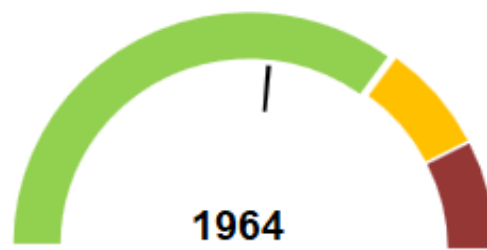

Midland Depot Yard Utilisation (TEU)

49%

Please visit our website or contact our Inland Ports customer service team for real-time updates and further information.

- CityDepot – citydepotteam@lpc.co.nz or 03 328 7987
- Midland Ops – midlandops@lpc.co.nz or 03 328 7850