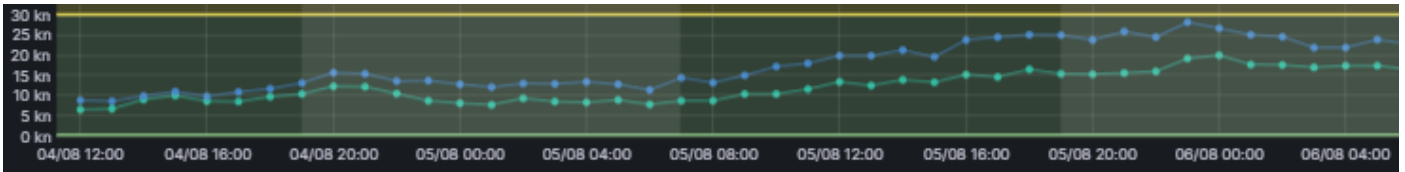

Customer Notice – LPC Container Operations Update

Monday 4th August 2025

OVERALL STATUS – LCT

PORT OPERATIONS

- All areas of LCT are currently working well.
- The weekly operation updates are now available on the LPC Website. Click [here](#) for the Container operation updates.

VESSEL SCHEDULE + CARGO ACCEPTANCE

- Click [here](#) for the current vessel schedule.
- Click [here](#) for the most up to date cargo acceptance report which is updated at 0930, 1330 and 1830hrs daily.

CURRENT WEATHER

- *There are no high winds currently expected throughout this week.*