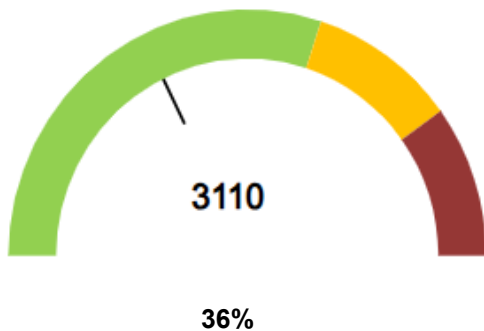

#### VESSEL SCHEDULE + CARGO ACCEPTANCE

- Click [here](#) for the current vessel schedule.
- Click [here](#) for the most up to date cargo acceptance report which is updated at 0930, 1330 and 1830hrs daily.

### YARD CAPACITY + DWELL TIME

Main Yard Volume (TEU)

Reefers in Yard