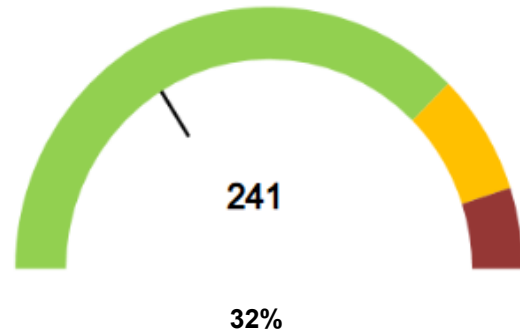

#### VESSEL SCHEDULE + CARGO ACCEPTANCE

- Click [here](#) for the current vessel schedule.
- Click [here](#) for the most up to date cargo acceptance report which is updated at 0930, 1330 and 1830hrs daily.

### CURRENT WEATHER

- *There are no high winds currently expected throughout this week.*

### YARD CAPACITY + DWELL TIME

Main Yard Volume (TEU)

Reefers in Yard