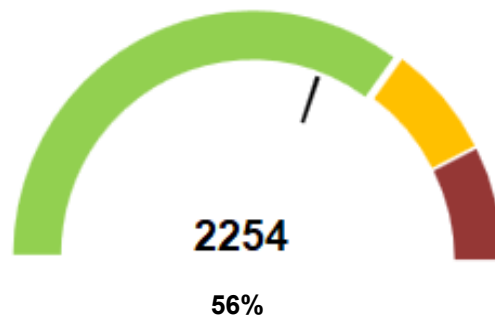

Midland Depot Yard Utilisation (TEU)

Please visit our website or contact our Inland Ports customer service team for real-time updates and further information.

- CityDepot – citydepotteam@lpc.co.nz or 03 328 7987
- Midland Ops – midlandops@lpc.co.nz or 03 328 7850