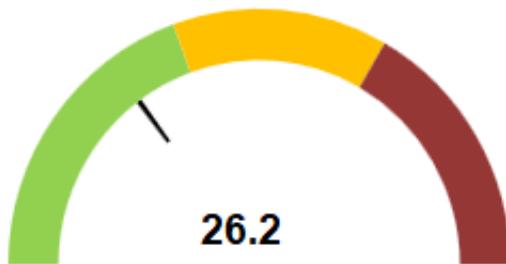

Average Truck turn time (mins)
Main Gate