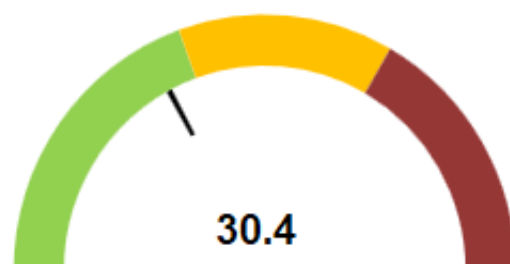

Average Truck turn time (mins)
East Gate