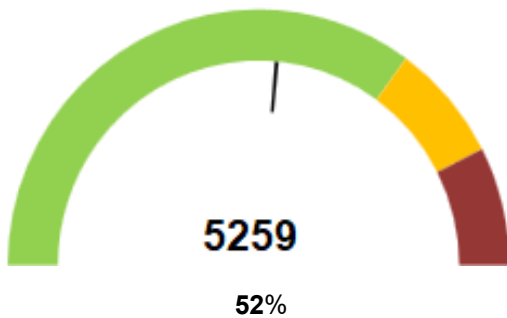

Customer Notice – LPC Container Operations Update

Monday 4th August 2025

OVERALL STATUS – INLAND PORTS

CITY DEPOT

- Transporters - Please continue to check the VBS notification page for low stock before sending trucks for collection.

MIDLAND PORT

- There are currently both drop off and pick up bookings available throughout the remainder of today.

CURRENT WEATHER

CITY DEPOT

- *There are no high winds currently expected throughout this week.*

MIDLAND PORT

- *There are no high winds currently expected throughout this week.*

YARD CAPACITY

City Depot Yard Utilisation (TEU)

Midland Depot Yard Utilisation (TEU)

Please visit our website or contact our Inland Ports customer service team for real-time updates and further information.

- CityDepot – citydepotteam@lpc.co.nz or 03 328 7987
- Midland Ops – midlandops@lpc.co.nz or 03 328 7850