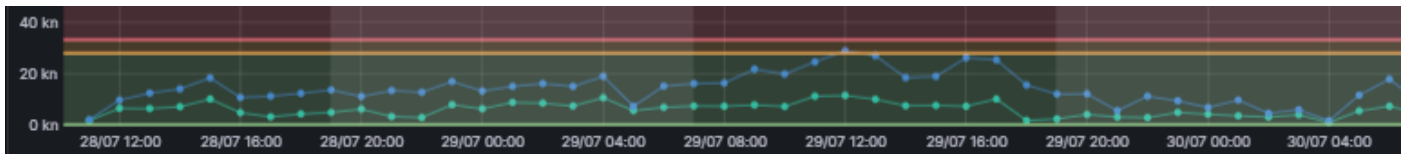

Customer Notice – LPC Container Operations Update

Monday 28th July 2025

OVERALL STATUS – INLAND PORTS

CITY DEPOT

- Transporters - Please continue to check the VBS notification page for low stock before sending trucks for collection.
- High winds expected Tuesday 29th July from 1100hrs.

MIDLAND PORT

- There are currently both drop off and pick up bookings available throughout the remainder of today.
- High winds expected Monday 28th July from 2300hrs.

CURRENT WEATHER

CITY DEPOT

- High winds are expected from 1100hrs Tuesday 29th July. will advise of closures via VBS.