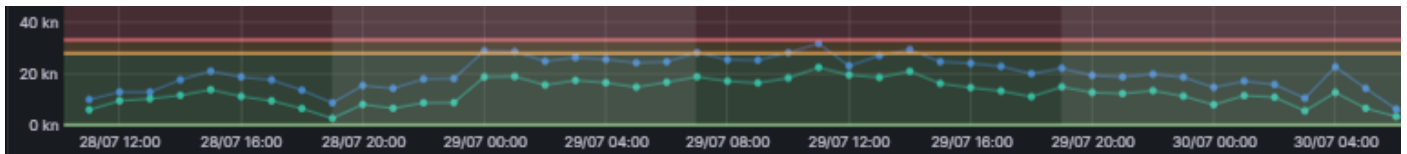

MIDLAND PORT

- High winds are expected from 2300hrs Monday 28th July. will advise of closures via VBS.