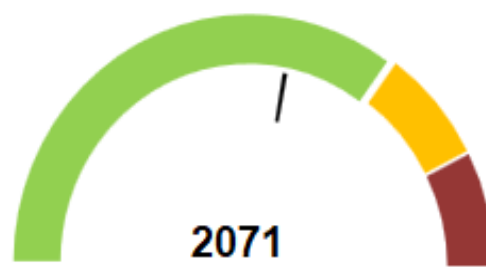

Midland Depot Yard Utilisation (TEU)

51%

Please visit our website or contact our Inland Ports customer service team for real-time updates and further information.

- CityDepot – citydepoteam@lpc.co.nz or 03 328 7987
- Midland Ops – midlandops@lpc.co.nz or 03 328 7850