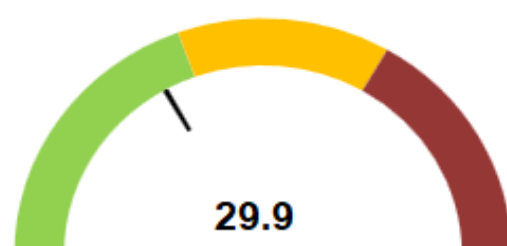

Average Truck turn time (mins)
East Gate

29.9

Please visit our website or contact our customer service team for real-time updates and further information.

- Customer Services – customerservices@lpc.co.nz or 03 328 7987
- VBS – vbs@lpc.co.nz or 03 328 7976