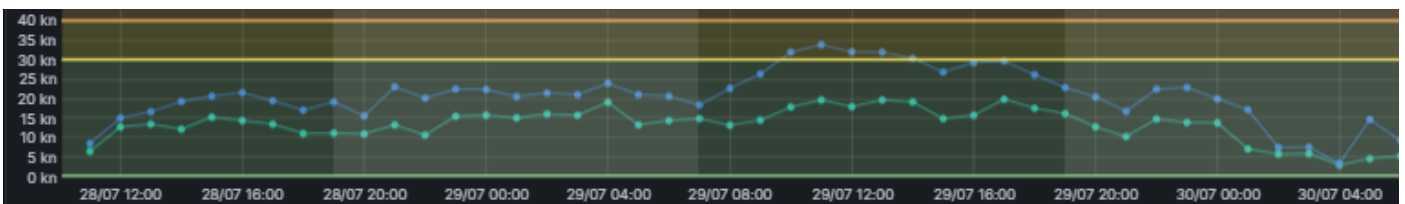

Customer Notice – LPC Container Operations Update

Monday 28th July 2025

OVERALL STATUS – LCT

PORT OPERATIONS

- All areas of LCT are currently working well.
- High winds expected on Tuesday 29th July from 0900hrs.
- The weekly operation updates are now available on the LPC Website. Click [here](#) for the Container operation updates.

VESSEL SCHEDULE + CARGO ACCEPTANCE

- Click [here](#) for the current vessel schedule.
- Click [here](#) for the most up to date cargo acceptance report which is updated at 0930, 1330 and 1830hrs daily.

CURRENT WEATHER

- High winds are expected from 0900hrs Tuesday 29th July. will advise of closures via VBS.

YARD CAPACITY + DWELL TIME