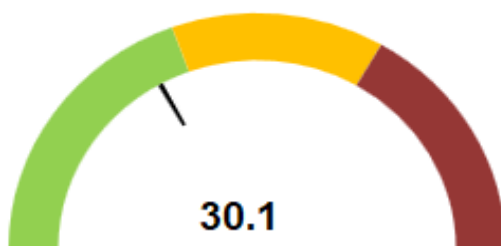

Average Truck turn time (mins)
Main Gate

30.1