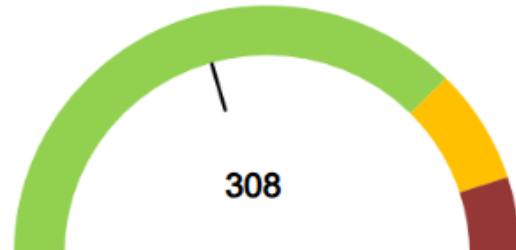

#### VESSEL SCHEDULE + CARGO ACCEPTANCE

- Click [here](#) for the current vessel schedule.
- Click [here](#) for the most up to date cargo acceptance report which is updated at 0930, 1330 and 1830hrs daily.

### CURRENT WEATHER

- High winds are expected from 0900hrs Tuesday 29<sup>th</sup> July. will advise of closures via VBS.

### YARD CAPACITY + DWELL TIME

Main Yard Volume (TEU)

45%

Reefers in Yard

41%