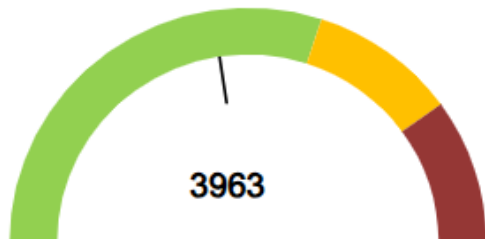

#### VESSEL SCHEDULE + CARGO ACCEPTANCE

- Click [here](#) for the current vessel schedule.
- Click [here](#) for the most up to date cargo acceptance report which is updated at 0930, 1330 and 1830hrs daily.

### YARD CAPACITY + DWELL TIME

Main Yard Volume (TEU)

45%

Reefers in Yard

41%