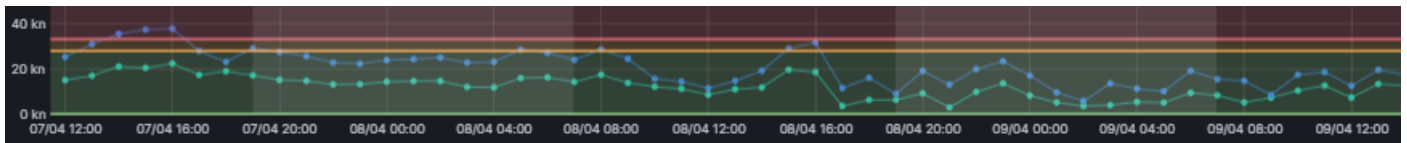

CITY DEPOT <ul style="list-style-type: none">There are currently both drop off and pick up bookings available throughout the remainder of today.	MIDLAND PORT <ul style="list-style-type: none">There are currently both drop off and pick up bookings available throughout the remainder of today.
---	---

CURRENT WEATHER

CITY DEPOT

High winds expected this afternoon, Tuesday 7th April. We will advise of any closures through VBS

MIDLAND PORT

High winds expected this afternoon, Tuesday 7th April. We will advise of any closures through VBS