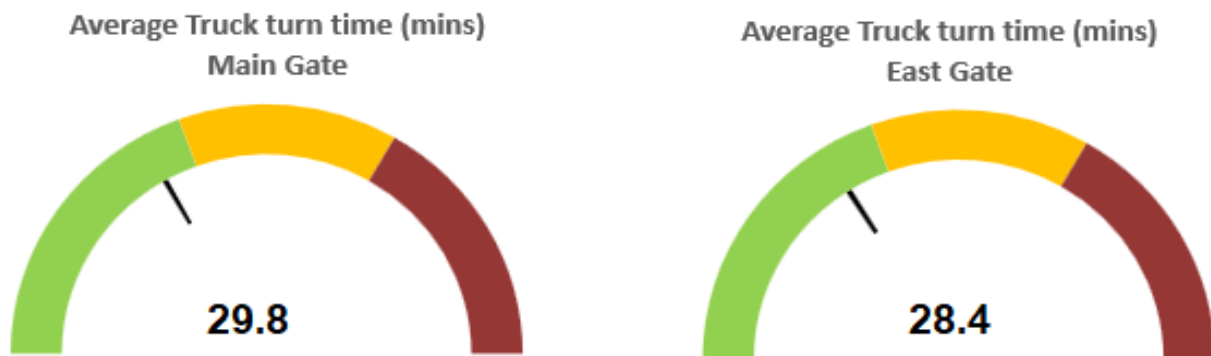

Customer Notice – LPC Container Operations Update
Tuesday 7th April 2026

OVERALL STATUS – LCT

<p>PORT OPERATIONS</p> <ul style="list-style-type: none"> The weekly operation updates are now available on the LPC Website. Click here for the Container operation updates. 	<p>VESSEL SCHEDULE + CARGO ACCEPTANCE</p> <ul style="list-style-type: none"> Click here for the current vessel schedule. Click here for the most up to date cargo acceptance report which is updated at 0930, 1330 and 1830hrs daily.
--	--

CURRENT WEATHER

- High winds expected this afternoon, Tuesday 7th April. We will advise of any closures through VBS.

YARD CAPACITY + DWELL TIME

TRUCK TURN TIMES

Please visit our website or contact our customer service team for real-time updates and further information.

CITY DEPOT <ul style="list-style-type: none">There are currently both drop off and pick up bookings available throughout the remainder of today.	MIDLAND PORT <ul style="list-style-type: none">There are currently both drop off and pick up bookings available throughout the remainder of today.
---	---