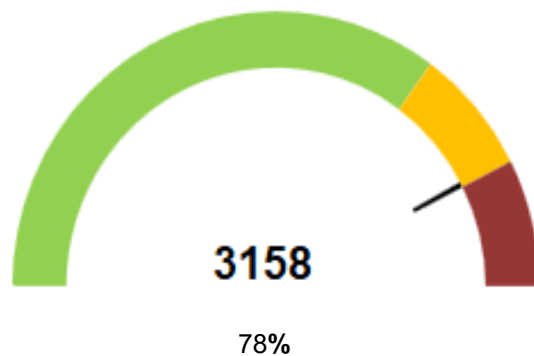

Midland Depot Yard Utilisation (TEU)

Please visit our website or contact our Inland Ports customer service team for real-time updates and further information.

- CityDepot – citydepotteam@lpc.co.nz or 03 328 7987
- Midland Ops – midlandops@lpc.co.nz or 03 328 7850