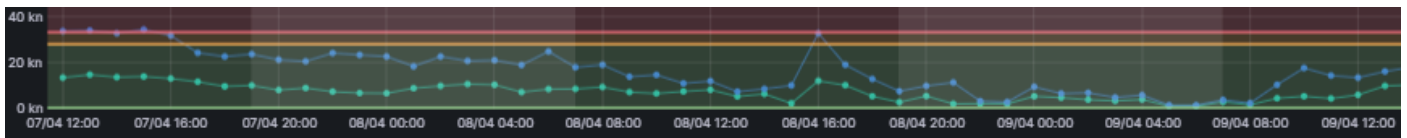

Customer Notice – LPC Container Operations Update

Tuesday 7th April 2026

OVERALL STATUS – INLAND PORTS

CITY DEPOT There are currently both drop off and pick up bookings available throughout the remainder of today.	MIDLAND PORT There are currently both drop off and pick up bookings available throughout the remainder of today.

CURRENT WEATHER

CITY DEPOT

High winds expected this afternoon, Tuesday 7th April. We will advise of any closures through VBS