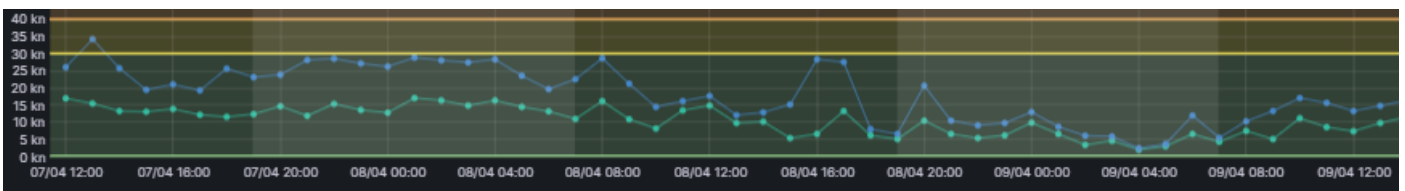

Customer Notice – LPC Container Operations Update
Tuesday 7th April 2026

OVERALL STATUS – LCT

<p>PORT OPERATIONS</p> <ul style="list-style-type: none"> The weekly operation updates are now available on the LPC Website. Click here for the Container operation updates. 	<p>VESSEL SCHEDULE + CARGO ACCEPTANCE</p> <ul style="list-style-type: none"> Click here for the current vessel schedule. Click here for the most up to date cargo acceptance report which is updated at 0930, 1330 and 1830hrs daily.
--	--

CURRENT WEATHER

- High winds expected this afternoon, Tuesday 7th April. We will advise of any closures through VBS.

YARD CAPACITY + DWELL TIME

TRUCK TURN TIMES

Please visit our website or contact our customer service team for real-time updates and further information.