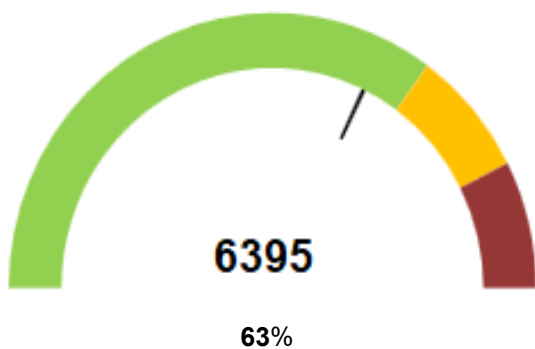

YARD CAPACITY

City Depot Yard Utilisation (TEU)