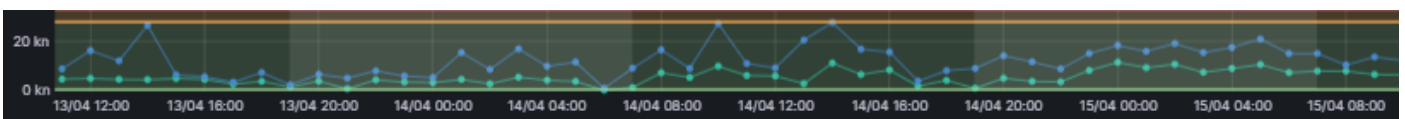

Customer Notice – LPC Container Operations Update
Monday 13th April 2026

OVERALL STATUS – INLAND PORTS

CITY DEPOT There are currently both drop off and pick up bookings available throughout the remainder of today.	MIDLAND PORT There are currently both drop off and pick up bookings available throughout the remainder of today.

CURRENT WEATHER

CITY DEPOT

- *High winds expected and Tuesday 14th April between 0900-1600hrs. We will advise any closures through VBS.*