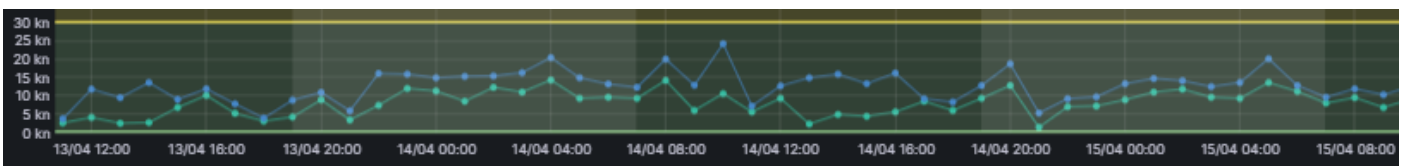

Customer Notice – LPC Container Operations Update
Monday 13th April 2026

OVERALL STATUS – LCT

<p>PORT OPERATIONS</p> <ul style="list-style-type: none"> The weekly operation updates are now available on the LPC Website. Click here for the Container operation updates. 	<p>VESSEL SCHEDULE + CARGO ACCEPTANCE</p> <ul style="list-style-type: none"> Click here for the current vessel schedule. Click here for the most up to date cargo acceptance report which is updated at 0930, 1330 and 1830hrs daily.
--------------------------------------------------------------------------------------------------------------------------------------------------------------------------------------------------------------------	------------------------------------------------------------------------------------------------------------------------------------------------------------------------------------------------------------------------------------------------------------------------------------------------------

CURRENT WEATHER

- There are no high winds currently expected throughout this week.*

YARD CAPACITY + DWELL TIME

TRUCK TURN TIMES

Please visit our website or contact our customer service team for real-time updates and further information.