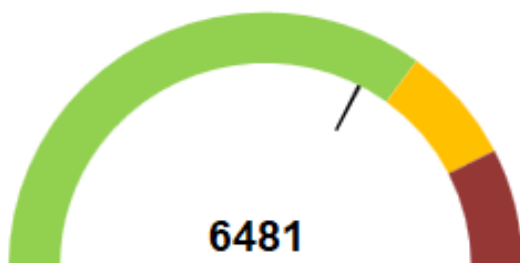

YARD CAPACITY

City Depot Yard Utilisation (TEU)

64%