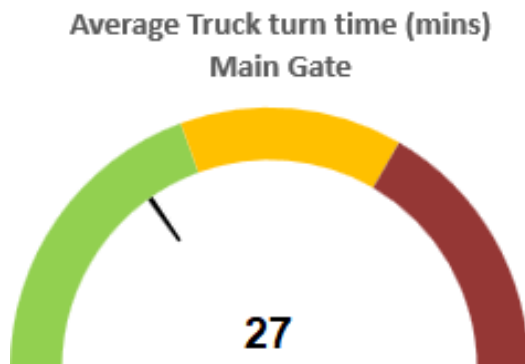

Customer Notice – LPC Container Operations Update
Monday 13th April 2026

OVERALL STATUS – LCT

<p>PORT OPERATIONS</p> <ul style="list-style-type: none"> The weekly operation updates are now available on the LPC Website. Click here for the Container operation updates. 	<p>VESSEL SCHEDULE + CARGO ACCEPTANCE</p> <ul style="list-style-type: none"> Click here for the current vessel schedule. Click here for the most up to date cargo acceptance report which is updated at 0930, 1330 and 1830hrs daily.
--------------------------------------------------------------------------------------------------------------------------------------------------------------------------------------------------------------------	------------------------------------------------------------------------------------------------------------------------------------------------------------------------------------------------------------------------------------------------------------------------------------------------------

CURRENT WEATHER

- There are no high winds currently expected throughout this week.*

YARD CAPACITY + DWELL TIME

TRUCK TURN TIMES

Please visit our website or contact our customer service team for real-time updates and further information.