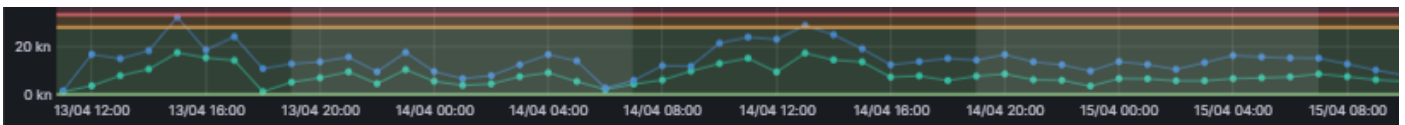

<p>CITY DEPOT</p> <ul style="list-style-type: none"> There are currently both drop off and pick up bookings available throughout the remainder of today. 	<p>MIDLAND PORT</p> <ul style="list-style-type: none"> There are currently both drop off and pick up bookings available throughout the remainder of today.
--------------------------------------------------------------------------------------------------------------------------------------------------------------------------------	----------------------------------------------------------------------------------------------------------------------------------------------------------------------------------

CURRENT WEATHER

CITY DEPOT

- High winds expected and Tuesday 14th April between 0900-1600hrs. We will advise any closures through VBS.*

MIDLAND PORT

- High winds expected and Tuesday 14th April between 0900-1600hrs. We will advise any closures through VBS.*