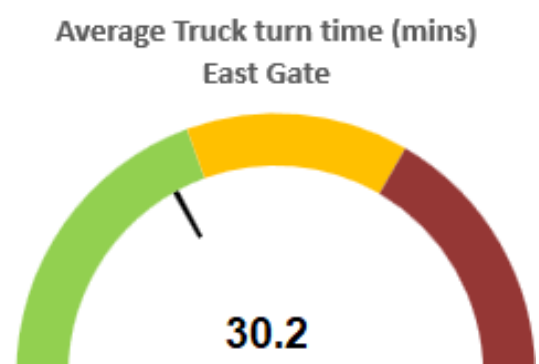

Customer Notice – LPC Container Operations Update
Monday 13th April 2026

OVERALL STATUS – LCT

<p>PORT OPERATIONS</p> <ul style="list-style-type: none"> The weekly operation updates are now available on the LPC Website. Click here for the Container operation updates. 	<p>VESSEL SCHEDULE + CARGO ACCEPTANCE</p> <ul style="list-style-type: none"> Click here for the current vessel schedule. Click here for the most up to date cargo acceptance report which is updated at 0930, 1330 and 1830hrs daily.
--------------------------------------------------------------------------------------------------------------------------------------------------------------------------------------------------------------------	------------------------------------------------------------------------------------------------------------------------------------------------------------------------------------------------------------------------------------------------------------------------------------------------------

CURRENT WEATHER

- There are no high winds currently expected throughout this week.*

YARD CAPACITY + DWELL TIME

TRUCK TURN TIMES

Please visit our website or contact our customer service team for real-time updates and further information.