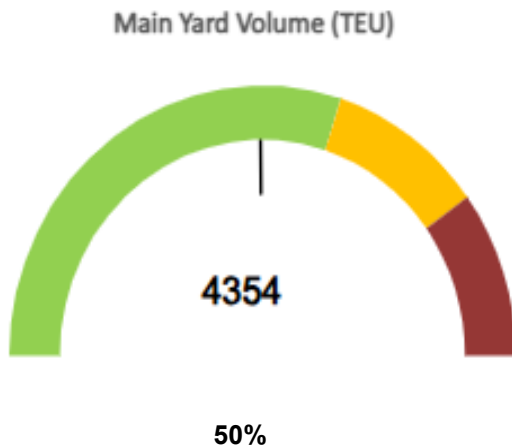

YARD CAPACITY + DWELL TIME

TRUCK TURN TIMES