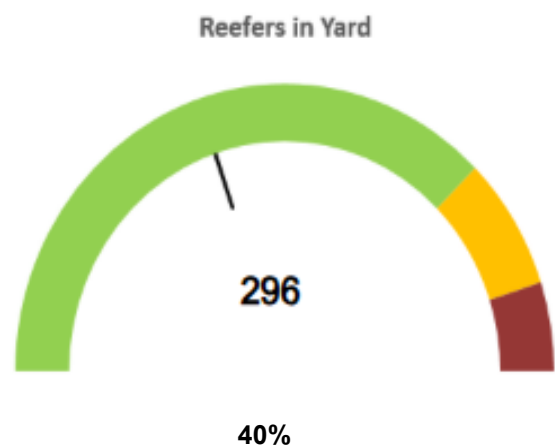

YARD CAPACITY + DWELL TIME

TRUCK TURN TIMES