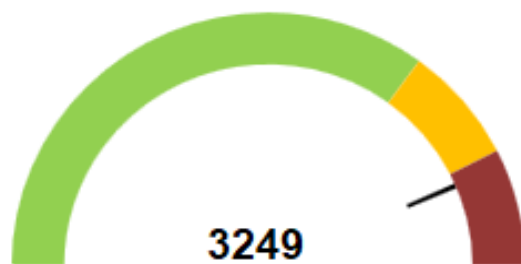

Midland Depot Yard Utilisation (TEU)

81%

Please visit our website or contact our Inland Ports customer service team for real-time updates and further information.

- CityDepot – citydepotteam@lpc.co.nz or 03 328 7987
- Midland Ops – midlandops@lpc.co.nz or 03 328 7850