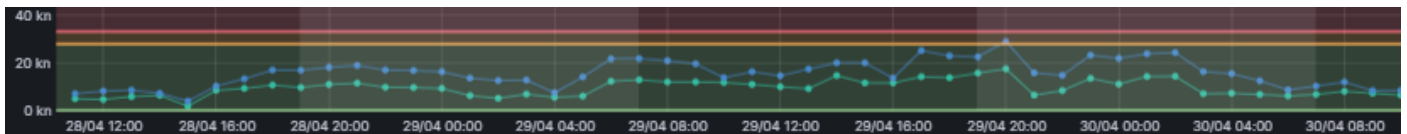

MIDLAND PORT

- *There are no high winds currently expected throughout this week.*