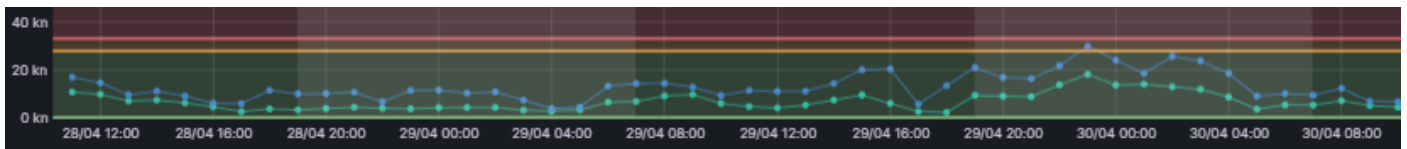

Customer Notice – LPC Container Operations Update

Tuesday 28th April 2026

OVERALL STATUS – INLAND PORTS

CITY DEPOT There are currently both drop off and pick up bookings available throughout the remainder of today.	MIDLAND PORT There are currently both drop off and pick up bookings available throughout the remainder of today.

CURRENT WEATHER

CITY DEPOT

- *There are no high winds currently expected throughout this week.*