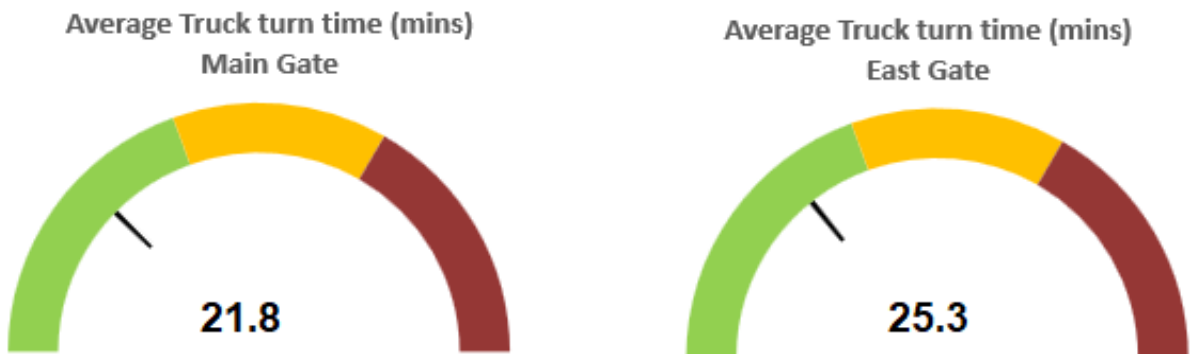

Please visit our website or contact our customer service team for real-time updates and further information.

- Customer Services – customerservices@lpc.co.nz or 03 328 7987
- VBS – vbs@lpc.co.nz or 03 328 7976