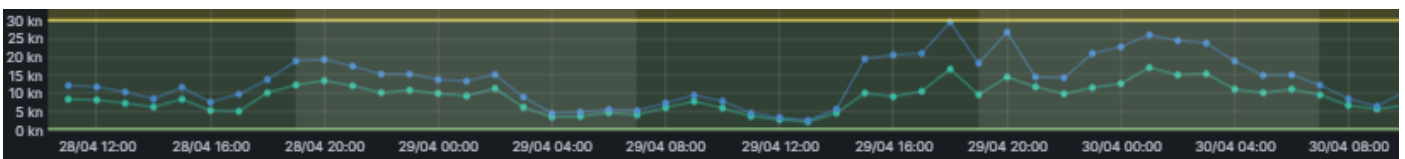

Customer Notice – LPC Container Operations Update
Tuesday 28th April 2026

OVERALL STATUS – LCT

PORT OPERATIONS The weekly operation updates are now available on the LPC Website. Click here for the Container operation updates.	VESSEL SCHEDULE + CARGO ACCEPTANCE - Click here for the current vessel schedule. - Click here for the most up to date cargo acceptance report which is updated at 0930, 1330 and 1830hrs daily.

CURRENT WEATHER

- *There are no high winds currently expected throughout this week.*