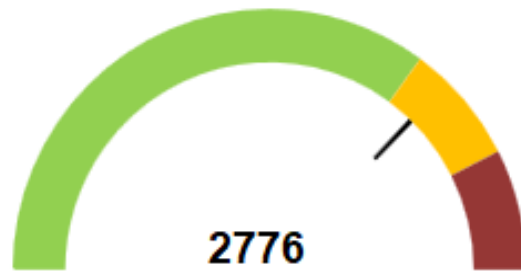

Midland Depot Yard Utilisation (TEU)

69%

Please visit our website or contact our Inland Ports customer service team for real-time updates and further information.

- CityDepot – citydepotteam@lpc.co.nz or 03 328 7987
- Midland Ops – midlandops@lpc.co.nz or 03 328 7850