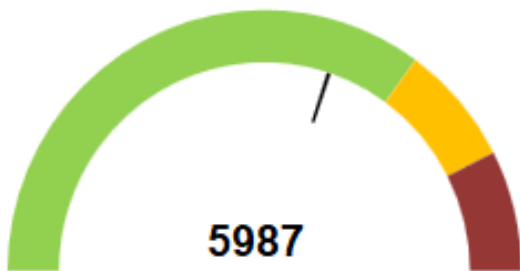

YARD CAPACITY

City Depot Yard Utilisation (TEU)

59%