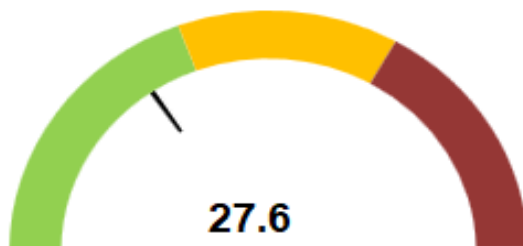

Customer Notice – LPC Container Operations Update
Monday 5th May 2026

OVERALL STATUS – LCT

<p>PORT OPERATIONS</p> <ul style="list-style-type: none"> The weekly operation updates are now available on the LPC Website. Click here for the Container operation updates. 	<p>VESSEL SCHEDULE + CARGO ACCEPTANCE</p> <ul style="list-style-type: none"> Click here for the current vessel schedule. Click here for the most up to date cargo acceptance report which is updated at 0930, 1330 and 1830hrs daily.
--	--

CURRENT WEATHER

- There are no high winds currently expected throughout this week.*

YARD CAPACITY + DWELL TIME

Main Yard Volume (TEU)

Reefers in Yard

TRUCK TURN TIMES

Average Truck turn time (mins)
Main Gate