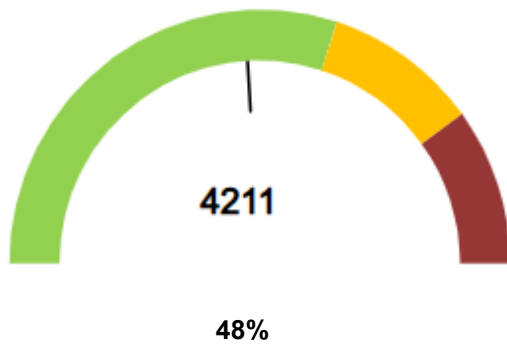

Main Yard Volume (TEU)