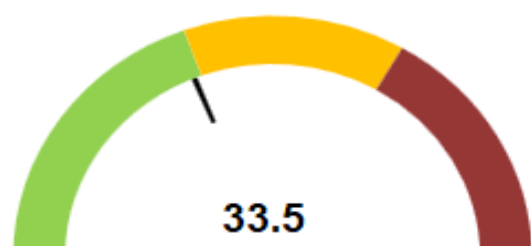

Average Truck turn time (mins)
East Gate