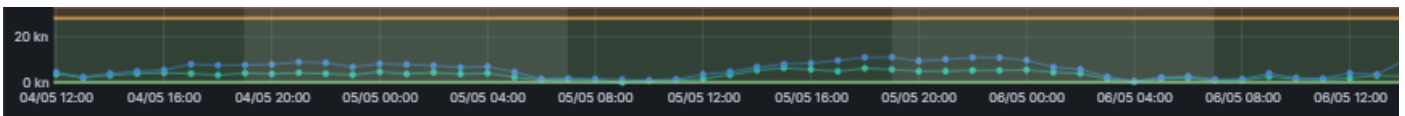

Customer Notice – LPC Container Operations Update

Monday 5th May 2026

OVERALL STATUS – INLAND PORTS

CITY DEPOT <ul style="list-style-type: none">There are currently both drop off and pick up bookings available throughout the remainder of today.	MIDLAND PORT <ul style="list-style-type: none">There are currently both drop off and pick up bookings available throughout the remainder of today.
---	---

CURRENT WEATHER

CITY DEPOT

- There are no high winds currently expected throughout this week.*

MIDLAND PORT

- There are no high winds currently expected throughout this week.*

YARD CAPACITY

City Depot Yard Utilisation (TEU)