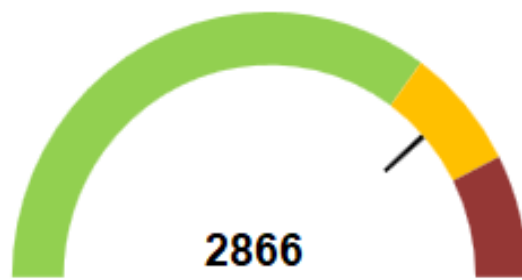

Midland Depot Yard Utilisation (TEU)

71%

Please visit our website or contact our Inland Ports customer service team for real-time updates and further information.

- CityDepot – citydepotteam@lpc.co.nz or 03 328 7987
- Midland Ops – midlandops@lpc.co.nz or 03 328 7850