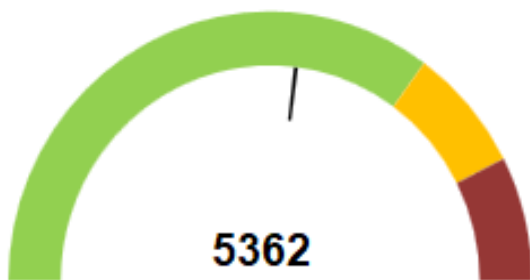

CURRENT WEATHER

CITY DEPOT

- There are no high winds currently expected throughout this week.*

MIDLAND PORT

- There are no high winds currently expected throughout this week.*

YARD CAPACITY

City Depot Yard Utilisation (TEU)