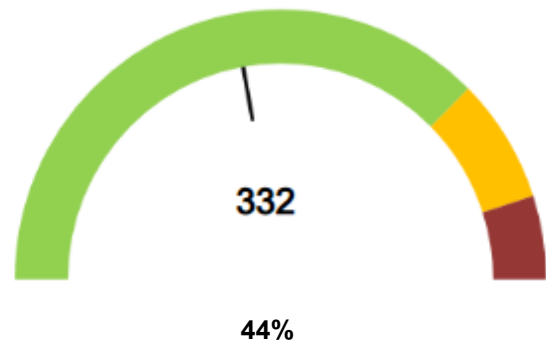

Customer Notice – LPC Container Operations Update
Monday 5th May 2026

OVERALL STATUS – LCT

<p>PORT OPERATIONS</p> <ul style="list-style-type: none"> The weekly operation updates are now available on the LPC Website. Click here for the Container operation updates. 	<p>VESSEL SCHEDULE + CARGO ACCEPTANCE</p> <ul style="list-style-type: none"> Click here for the current vessel schedule. Click here for the most up to date cargo acceptance report which is updated at 0930, 1330 and 1830hrs daily.
--	--

CURRENT WEATHER

- There are no high winds currently expected throughout this week.*

YARD CAPACITY + DWELL TIME

Main Yard Volume (TEU)

Reefers in Yard

TRUCK TURN TIMES

Average Truck turn time (mins)
Main Gate