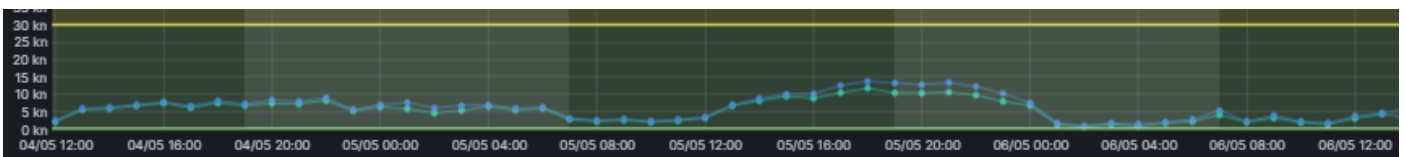

Customer Notice – LPC Container Operations Update
Monday 5th May 2026

OVERALL STATUS – LCT

<p>PORT OPERATIONS</p> <ul style="list-style-type: none"> The weekly operation updates are now available on the LPC Website. Click here for the Container operation updates. 	<p>VESSEL SCHEDULE + CARGO ACCEPTANCE</p> <ul style="list-style-type: none"> Click here for the current vessel schedule. Click here for the most up to date cargo acceptance report which is updated at 0930, 1330 and 1830hrs daily.
--	--

CURRENT WEATHER

- There are no high winds currently expected throughout this week.*

YARD CAPACITY + DWELL TIME

Main Yard Volume (TEU)

Reefers in Yard

TRUCK TURN TIMES

Average Truck turn time (mins)
Main Gate

Average Truck turn time (mins)
East Gate

Please visit our website or contact our customer service team for real-time updates and further information.

- Customer Services – customerservices@lpc.co.nz or 03 328 7987
- VBS – vbs@lpc.co.nz or 03 328 7976