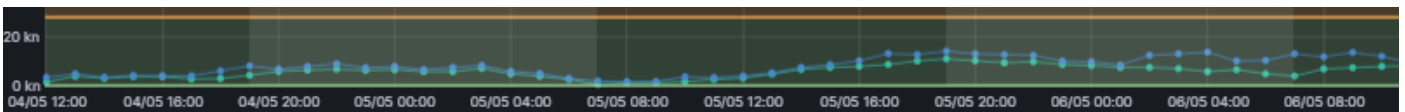

Customer Notice – LPC Container Operations Update

Monday 5th May 2026

OVERALL STATUS – INLAND PORTS

CITY DEPOT <ul style="list-style-type: none">There are currently both drop off and pick up bookings available throughout the remainder of today.	MIDLAND PORT <ul style="list-style-type: none">There are currently both drop off and pick up bookings available throughout the remainder of today.
---	---

CURRENT WEATHER

CITY DEPOT

- There are no high winds currently expected throughout this week.*

MIDLAND PORT

- There are no high winds currently expected throughout this week.*

YARD CAPACITY

City Depot Yard Utilisation (TEU)