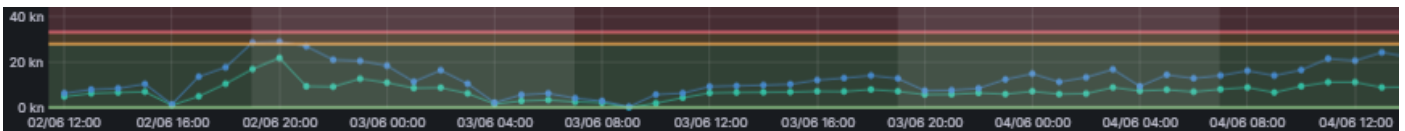

Customer Notice – LPC Container Operations Update
Tuesday 2nd June 2026

OVERALL STATUS – INLAND PORTS

CITY DEPOT There are currently both drop off and pick up bookings available throughout the remainder of today.	MIDLAND PORT There are currently both drop off and pick up bookings available throughout the remainder of today.

CURRENT WEATHER

CITY DEPOT

- *There are no high winds currently expected throughout this week.*