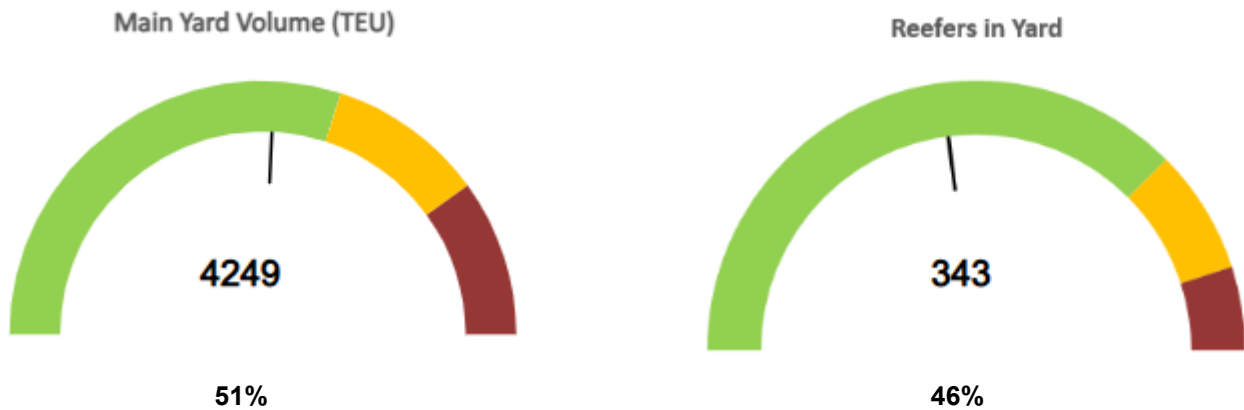

Customer Notice – LPC Container Operations Update

Tuesday 2nd June 2026

OVERALL STATUS – LCT

<p>PORT OPERATIONS</p> <ul style="list-style-type: none"> The weekly operation updates are now available on the LPC Website. Click here for the Container operation updates. 	<p>VESSEL SCHEDULE + CARGO ACCEPTANCE</p> <ul style="list-style-type: none"> Click here for the current vessel schedule. Click here for the most up to date cargo acceptance report which is updated at 0930, 1330 and 1830hrs daily.
--	--

CURRENT WEATHER

- There are no high winds currently expected throughout this week.*

YARD CAPACITY + DWELL TIME

TRUCK TURN TIMES

Please visit our website or contact our customer service team for real-time updates and further information.