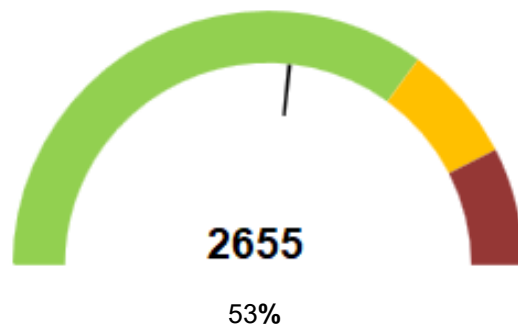

Midland Depot Yard Utilisation (TEU)