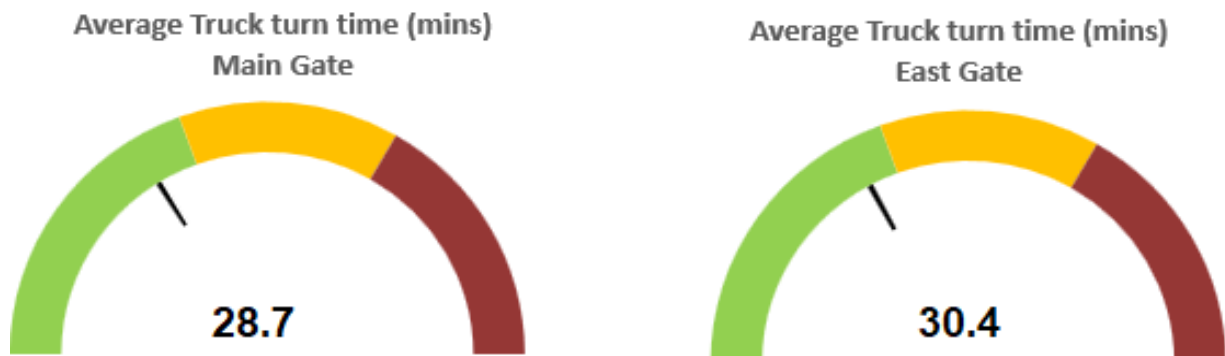

Customer Notice – LPC Container Operations Update

Tuesday 2nd June 2026

OVERALL STATUS – LCT

<p>PORT OPERATIONS</p> <ul style="list-style-type: none"> The weekly operation updates are now available on the LPC Website. Click here for the Container operation updates. 	<p>VESSEL SCHEDULE + CARGO ACCEPTANCE</p> <ul style="list-style-type: none"> Click here for the current vessel schedule. Click here for the most up to date cargo acceptance report which is updated at 0930, 1330 and 1830hrs daily.
--	--

CURRENT WEATHER

- There are no high winds currently expected throughout this week.*

YARD CAPACITY + DWELL TIME

TRUCK TURN TIMES

Please visit our website or contact our customer service team for real-time updates and further information.

<p>CITY DEPOT</p> <ul style="list-style-type: none"> There are currently both drop off and pick up bookings available throughout the remainder of today. 	<p>MIDLAND PORT</p> <ul style="list-style-type: none"> There are currently both drop off and pick up bookings available throughout the remainder of today.
--	--