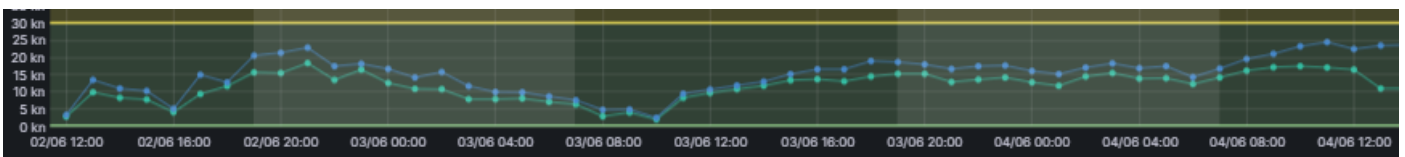

Customer Notice – LPC Container Operations Update

Tuesday 2nd June 2026

OVERALL STATUS – LCT

PORT OPERATIONS The weekly operation updates are now available on the LPC Website. Click here for the Container operation updates.	VESSEL SCHEDULE + CARGO ACCEPTANCE - Click here for the current vessel schedule. - Click here for the most up to date cargo acceptance report which is updated at 0930, 1330 and 1830hrs daily.

CURRENT WEATHER

- *There are no high winds currently expected throughout this week.*