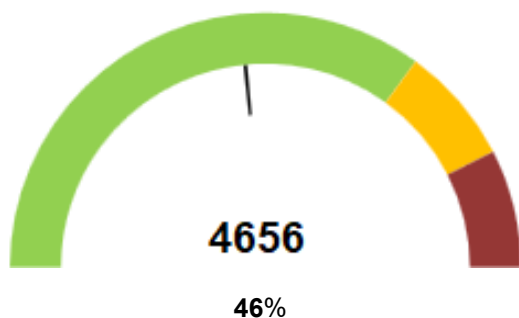

CURRENT WEATHER

CITY DEPOT

- There are no high winds currently expected throughout this week.*

MIDLAND PORT

- There are no high winds currently expected throughout this week.*

YARD CAPACITY

City Depot Yard Utilisation (TEU)