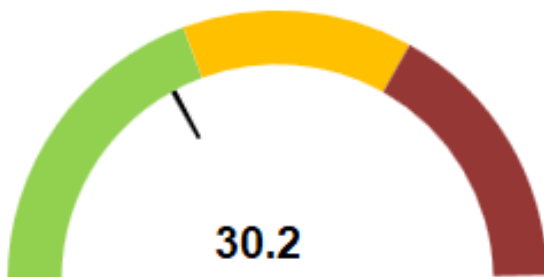

Average Truck turn time (mins)
Main Gate