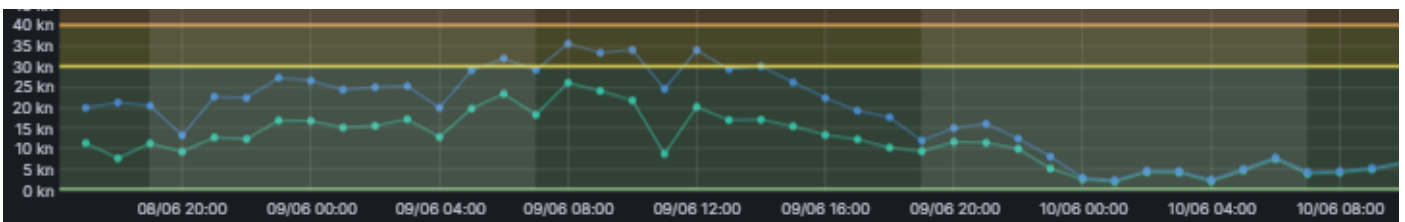

**Customer Notice – LPC Container Operations Update**  
**Monday 8<sup>th</sup> June 2026**

**OVERALL STATUS – LCT**

<p><b>PORT OPERATIONS</b></p> <ul style="list-style-type: none"> <li>The weekly operation updates are now available on the LPC Website. Click <a href="#">here</a> for the Container operation updates.</li> <li>High winds expected on Tuesday 9<sup>th</sup> June.</li> </ul>	<p><b>VESSEL SCHEDULE + CARGO ACCEPTANCE</b></p> <ul style="list-style-type: none"> <li>Click <a href="#">here</a> for the current vessel schedule.</li> <li>Click <a href="#">here</a> for the most up to date cargo acceptance report which is updated at 0930, 1330 and 1830hrs daily.</li> </ul>
---	--

**CURRENT WEATHER**

- High winds could be expected on Tuesday 9<sup>th</sup> June. We will advise of closures via VBS.

**YARD CAPACITY + DWELL TIME**

Main Yard Volume (TEU)

Reefers in Yard

**TRUCK TURN TIMES**