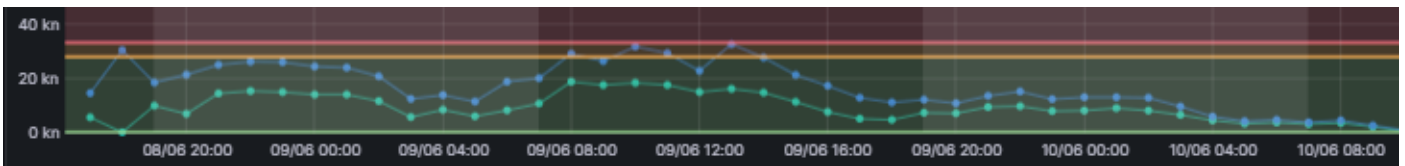

MIDLAND PORT

- High winds could be expected on Tuesday 9th June. We will advise of closures via VBS.