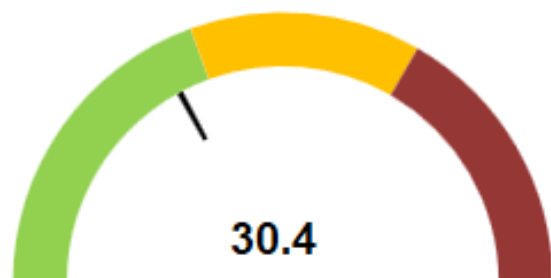

Average Truck turn time (mins)
East Gate