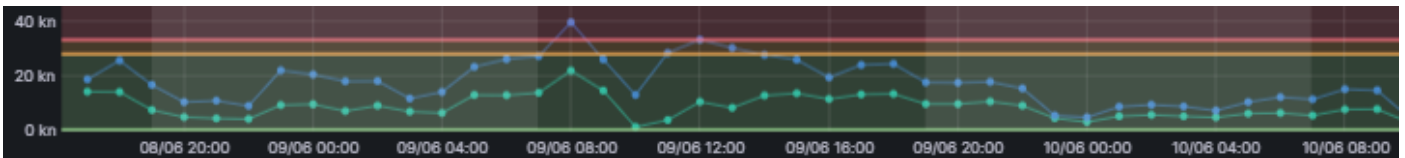

Customer Notice – LPC Container Operations Update

Monday 8th June 2026

- VBS – vbs@lpc.co.nz or 03 328 7976

OVERALL STATUS – INLAND PORTS

CITY DEPOT - There are currently both drop off and pick up bookings available throughout the remainder of today. - High winds expected on Tuesday 9th June.	MIDLAND PORT - There are currently both drop off and pick up bookings available throughout the remainder of today. - High winds expected on Tuesday 9th June.

CURRENT WEATHER

CITY DEPOT

- High winds could be expected on Tuesday 9th June. We will advise of closures via VBS.