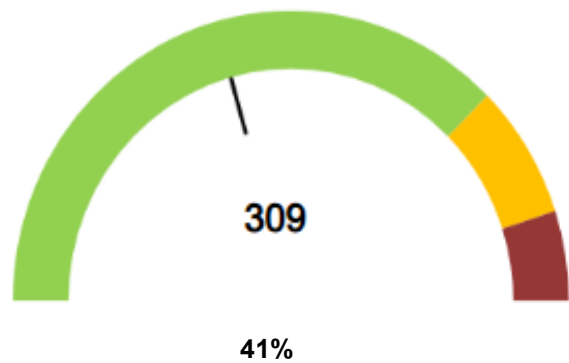

**CURRENT WEATHER**

- High winds could be expected on Tuesday 9<sup>th</sup> June. We will advise of closures via VBS.

**YARD CAPACITY + DWELL TIME**

Main Yard Volume (TEU)

Reefers in Yard

**TRUCK TURN TIMES**