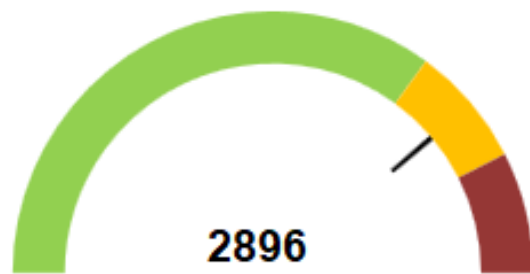

Midland Depot Yard Utilisation (TEU)

57%

Please visit our website or contact our Inland Ports customer service team for real-time updates and further information.

- CityDepot – citydepotteam@lpc.co.nz or 03 328 7987
- Midland Ops – midlandops@lpc.co.nz or 03 328 7850