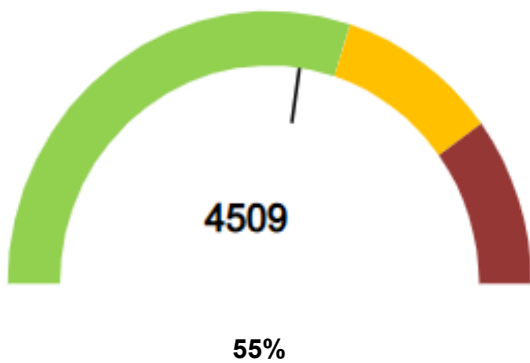

Main Yard Volume (TEU)