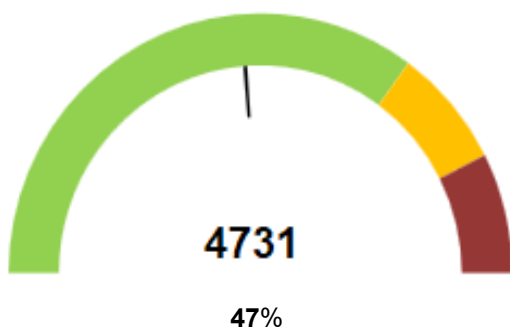

CURRENT WEATHER

CITY DEPOT

- There are no high winds currently expected throughout this week.*

MIDLAND PORT

- There are no high winds currently expected throughout this week.*

YARD CAPACITY

City Depot Yard Utilisation (TEU)