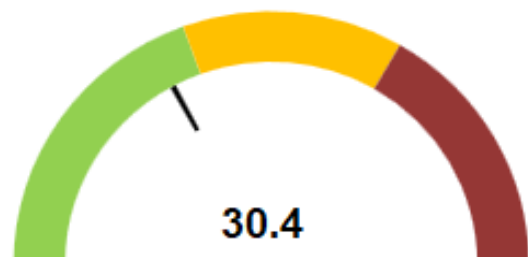

Average Truck turn time (mins)
East Gate