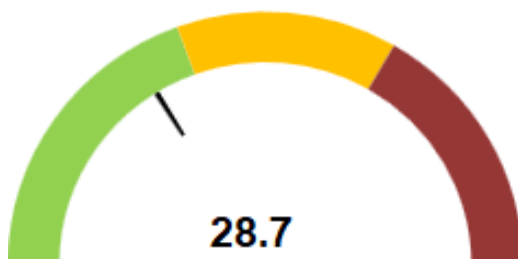

Customer Notice – LPC Container Operations Update

Monday 25th May 2026

OVERALL STATUS – LCT

<p>PORT OPERATIONS</p> <ul style="list-style-type: none"> The weekly operation updates are now available on the LPC Website. Click here for the Container operation updates. 	<p>VESSEL SCHEDULE + CARGO ACCEPTANCE</p> <ul style="list-style-type: none"> Click here for the current vessel schedule. Click here for the most up to date cargo acceptance report which is updated at 0930, 1330 and 1830hrs daily.
--	--

CURRENT WEATHER

- There are no high winds currently expected throughout this week.*

YARD CAPACITY + DWELL TIME

Main Yard Volume (TEU)

Reefers in Yard

TRUCK TURN TIMES

Average Truck turn time (mins)
Main Gate

Average Truck turn time (mins)
East Gate

Please visit our website or contact our customer service team for real-time updates and further information.

- Customer Services – customerservices@lpc.co.nz or 03 328 7987
- VBS – vbs@lpc.co.nz or 03 328 7976