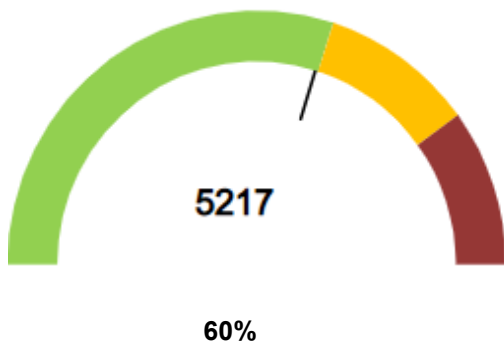

YARD CAPACITY + DWELL TIME

Main Yard Volume (TEU)