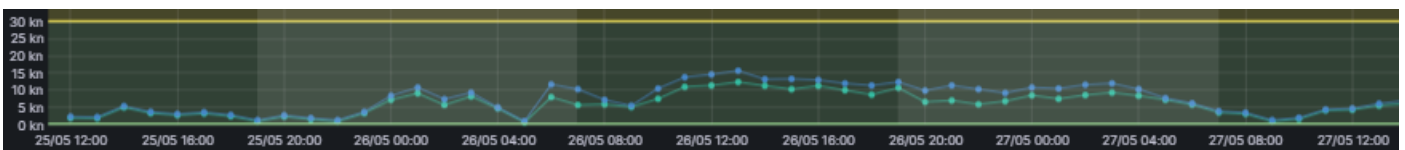

Customer Notice – LPC Container Operations Update

Monday 25th May 2026

OVERALL STATUS – LCT

<p>PORT OPERATIONS</p> <ul style="list-style-type: none"> The weekly operation updates are now available on the LPC Website. Click here for the Container operation updates. 	<p>VESSEL SCHEDULE + CARGO ACCEPTANCE</p> <ul style="list-style-type: none"> Click here for the current vessel schedule. Click here for the most up to date cargo acceptance report which is updated at 0930, 1330 and 1830hrs daily.
--	--

CURRENT WEATHER

- There are no high winds currently expected throughout this week.*

YARD CAPACITY + DWELL TIME

Main Yard Volume (TEU)

Reefers in Yard

TRUCK TURN TIMES

Average Truck turn time (mins)
Main Gate

Average Truck turn time (mins)
East Gate

Please visit our website or contact our customer service team for real-time updates and further information.

- Customer Services – customerservices@lpc.co.nz or 03 328 7987
- VBS – vbs@lpc.co.nz or 03 328 7976