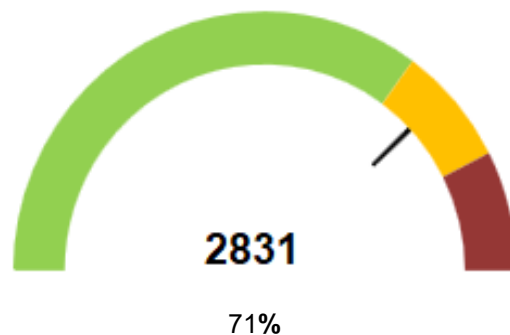

Midland Depot Yard Utilisation (TEU)