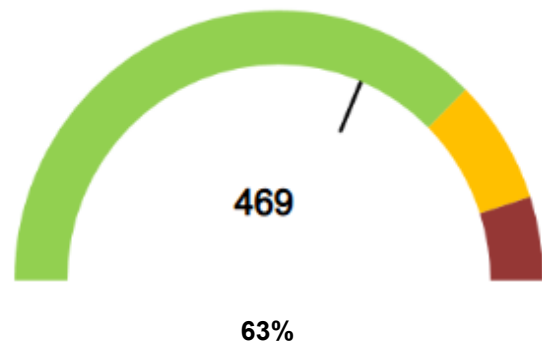

Customer Notice – LPC Container Operations Update

Monday 25th May 2026

OVERALL STATUS – LCT

<p>PORT OPERATIONS</p> <ul style="list-style-type: none"> The weekly operation updates are now available on the LPC Website. Click here for the Container operation updates. 	<p>VESSEL SCHEDULE + CARGO ACCEPTANCE</p> <ul style="list-style-type: none"> Click here for the current vessel schedule. Click here for the most up to date cargo acceptance report which is updated at 0930, 1330 and 1830hrs daily.
--	--

CURRENT WEATHER

- There are no high winds currently expected throughout this week.*

YARD CAPACITY + DWELL TIME

Main Yard Volume (TEU)

Reefers in Yard

TRUCK TURN TIMES

Average Truck turn time (mins)
Main Gate

Average Truck turn time (mins)
East Gate

Please visit our website or contact our customer service team for real-time updates and further information.

- Customer Services – customerservices@lpc.co.nz or 03 328 7987
- VBS – vbs@lpc.co.nz or 03 328 7976